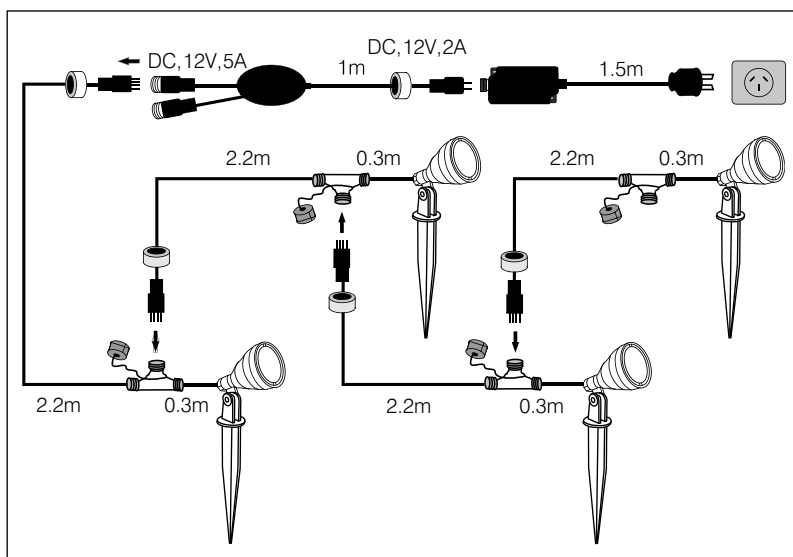

4 PACK INCLUDES

- 4 x LED spotlight, each with 2.2m cable, 160mm plastic stake, 3W per head RGB IP68.
- Transformer x 1 with 1.5m cord/plug, 240V/12V 2A 24W IP68.
- Smart controller x 1, RGB and single light colour output, 12V DC 5A 60W IP68.
- 160mm garden stake x 4.
- User manual.
- Total cable length, 11m.

ACCESSORIES

20703/06 Black RGB garden light with spike (maximum 8 lights can be connected to this kit)

MODEL NO.	COLOUR
20702/06	BLACK

LED Light Technical Specifications

- 3W LED head, RGB, beam angle 60°, IP68
- Head dimension: ø54 x 89mm
- Material: Polycarbonate
- Operating voltage: 12V DC
- Cable length 2.2m, 4 core x 0.35mm²