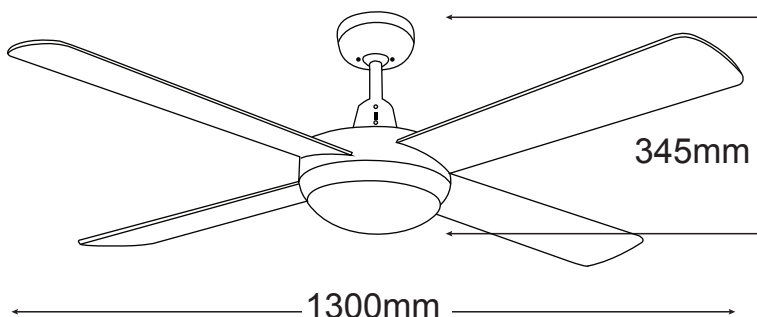

LIFESTYLE DC

Lifestyle DC 24w LED 5000k

The Lifestyle DC 24w LED 5000k range offers the latest in both motor and lighting energy efficiency in today's market, available in both white or brushed aluminium finish.

FEATURES

- /// Anti-rust die-cast aluminium body
- /// 3 year in-home warranty
- /// Includes 5 speed remote control
- /// Fully reversible for summer & winter
- /// Dimmable 24W 5000K LED Light
- /// 3 Stage step dimming LED light module (click on/off for dimming function)
- /// Powerful & efficient 28.5W DC motor
- /// Electronically factory balanced blades
- /// Sealed solid plywood blades
- /// Up to 8hr fan timer
- /// 1300mm (52") diameter blades
- /// Hangsure angle canopy
- /// 12.5° blade pitch

DIAGRAMS