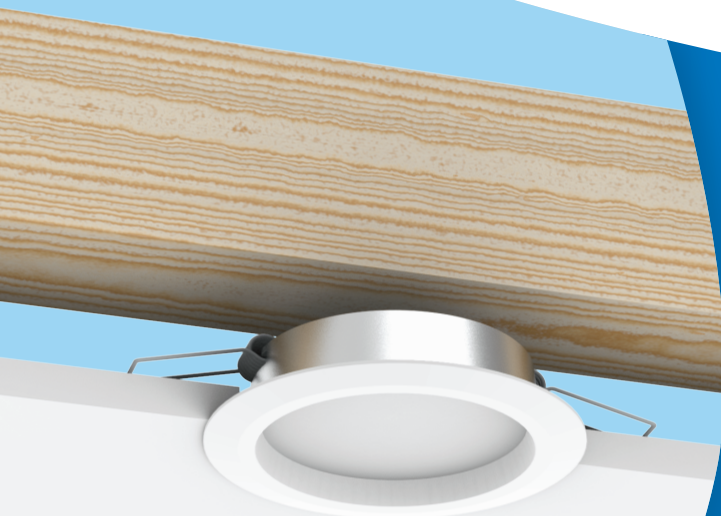

New thinner profile, same great features

The 1BOX 90 XC is a smart downlight featuring patented colour selection technology. Using a standard wall switch the output colours of the light can be changed between White, Neutral White and Warm White instantly. The new slim profile now fits perfectly between the truss and ceiling backing, meaning no need to drill or patch any holes. The 1BOX also features a dimmable driver with the exchangeable connector system (XC) flex & plug allowing for a quick, easy & adaptable install.

CRI: 80+

Efficacy: 95-110lm/W

Beam angle: 100 degrees

Dimmable: Yes

Power supply: 300mA±5%

Average life: 50,000 hrs**

Dimensions: Diameter 110mm | Depth 33mm

Cut out: 90mm