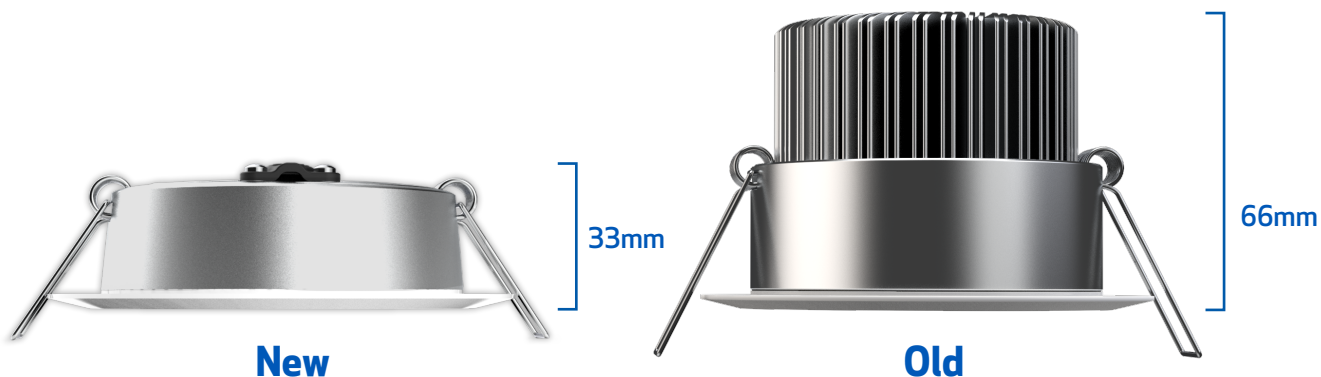

1BOX[®] 90

MULTI OUTPUT 12W LED DOWNLIGHT

6000K 4000K 3000K

1,260
LUMENS

DIMMABLE

100°
BEAM

50k
HRS LIFE

XC SYSTEM

New thinner profile, same great features

The 1BOX 90 XC is a smart downlight featuring patented colour selection technology. Using a standard wall switch the output colours of the light can be changed between White, Neutral White and Warm White instantly. The new slim profile now fits perfectly between the truss and ceiling backing, meaning no need to drill or patch any holes. The 1BOX also features a dimmable driver with the exchangeable connector system (XC) flex & plug allowing for a quick, easy & adaptable install.

1BOX 90 XC 12W MULTI DOWNLIGHT

ML-1BOX-90-XC

Technical information

Total power consumed: 12W*

Lumen output: WW1,115lm | NW1,260lm | W1,200lm

Colour temperature: WW 3000K | NW 4000K | W 6000K

IP rating: IP54

CRI: 80+

Efficacy: 95-110lm/W

Beam angle: 100 degrees

Dimmable: Yes

Power supply: 300mA±5%

Average life: 50,000 hrs**

Dimensions: Diameter 110mm | Depth 33mm

Cut out: 90mm