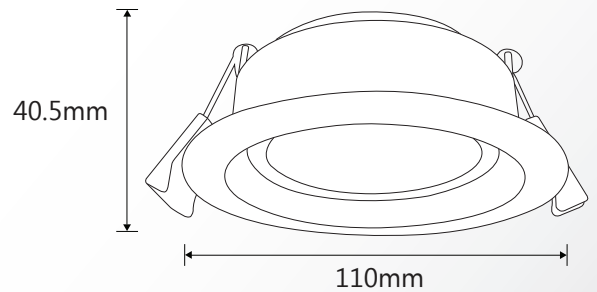

Arte GIMBLE

TLAG3010WD | TLAG4010WD | TLAG5010WD

TECHNICAL INFORMATION

- 3 year replacement warranty
- Die-cast aluminium construction
- Recessed low glare design
- 100% Beam angle
- Dimmable down to 10% when using a Martec dimmer (MTD300VA)

110mm

110mm

Wattage	13w		
Lumen Output	850lm	880lm	990lm
Colour Temp	3000k	4000k	5000k
Beam Angle	100°		
Approx Lamp Life	50,000HRS		
CRI	>80		
Cut Out	90mm		
Ordering Codes			
Matt White Frame	TLAG3010WD	TLAG4010WD	TLAG5010WD