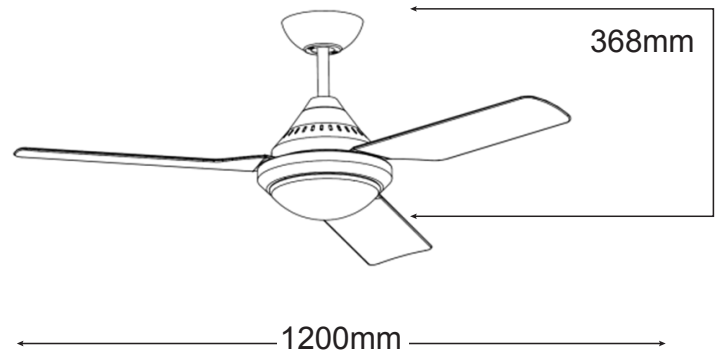

IMPERIAL

3 Blade 1200mm (48")

MIF1234W
White

- /// 7 year warranty*
- /// Suitable for indoor/outdoor undercover use
- /// Includes 2 x E27 lamp holders
- /// ABS composite construction
- /// Fully reversible for summer & winter
- /// Powerful and efficient 60W motor
- /// Electronically factory balanced blades
- /// 3 speed wall control included
- /// 1200mm (48") blade diameter
- /// Hangsure angle canopy

	FORWARD/REVERSE			WALL CONTROL
	High	Medium	Low	
CURRENT	0.19A	0.14A	0.11A	3 Speed 2 + 3.5µF / 450V
POWER	47W	25W	15W	

* 3 year In Home + 4 year motor replacement warranty