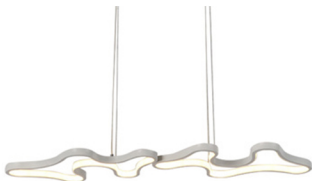

Input	AC 120-240V 50-60Hz
Output	45W
Lumen Output Combined	3300lm at full brightness
LED Chips Type	Dual color LED 5050 diode sets
CT Range	3000-5500K Adjustable through Philips Hue Bridge
CRI	>80
LED Driver	SAA approval Zigbee protocol integrated LED driver
Material - Lamp frame	Aluminum lamp frame with Powder Coating Finishing
Material - Diffuser	High-Quality Polycarbonate
Dimension-Diameter	90 x 25cm
Lifespan	35,000Hrs
IP Rating	IP20 - Indoor use only
Strings / Power Cable Length	1m Adjustable
Mounting Method	Ceiling Cap with Expansion Screws are provided

SPECIFICATION

Power	Model	Fitting Colour	CRI	Beam Angle	CCT	FLUX	Dimmable
45W	LEDPWM	White	>80	120°	2700K - 6000K	33700lm	Yes