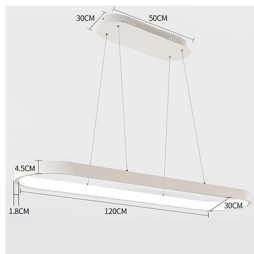

LEDPSRW45W

FEATURES

This Run Way shape stylish LED Pendant Bar Lamp generates 4,050 lumens at its full brightness

Designed for illuminating dining areas offers a lighting coverage of 17 - 23sqm

Perfect for:
over dining tables,
kitchen bench tops
as well as bar section
hanging over workbenches
or commercial display platform