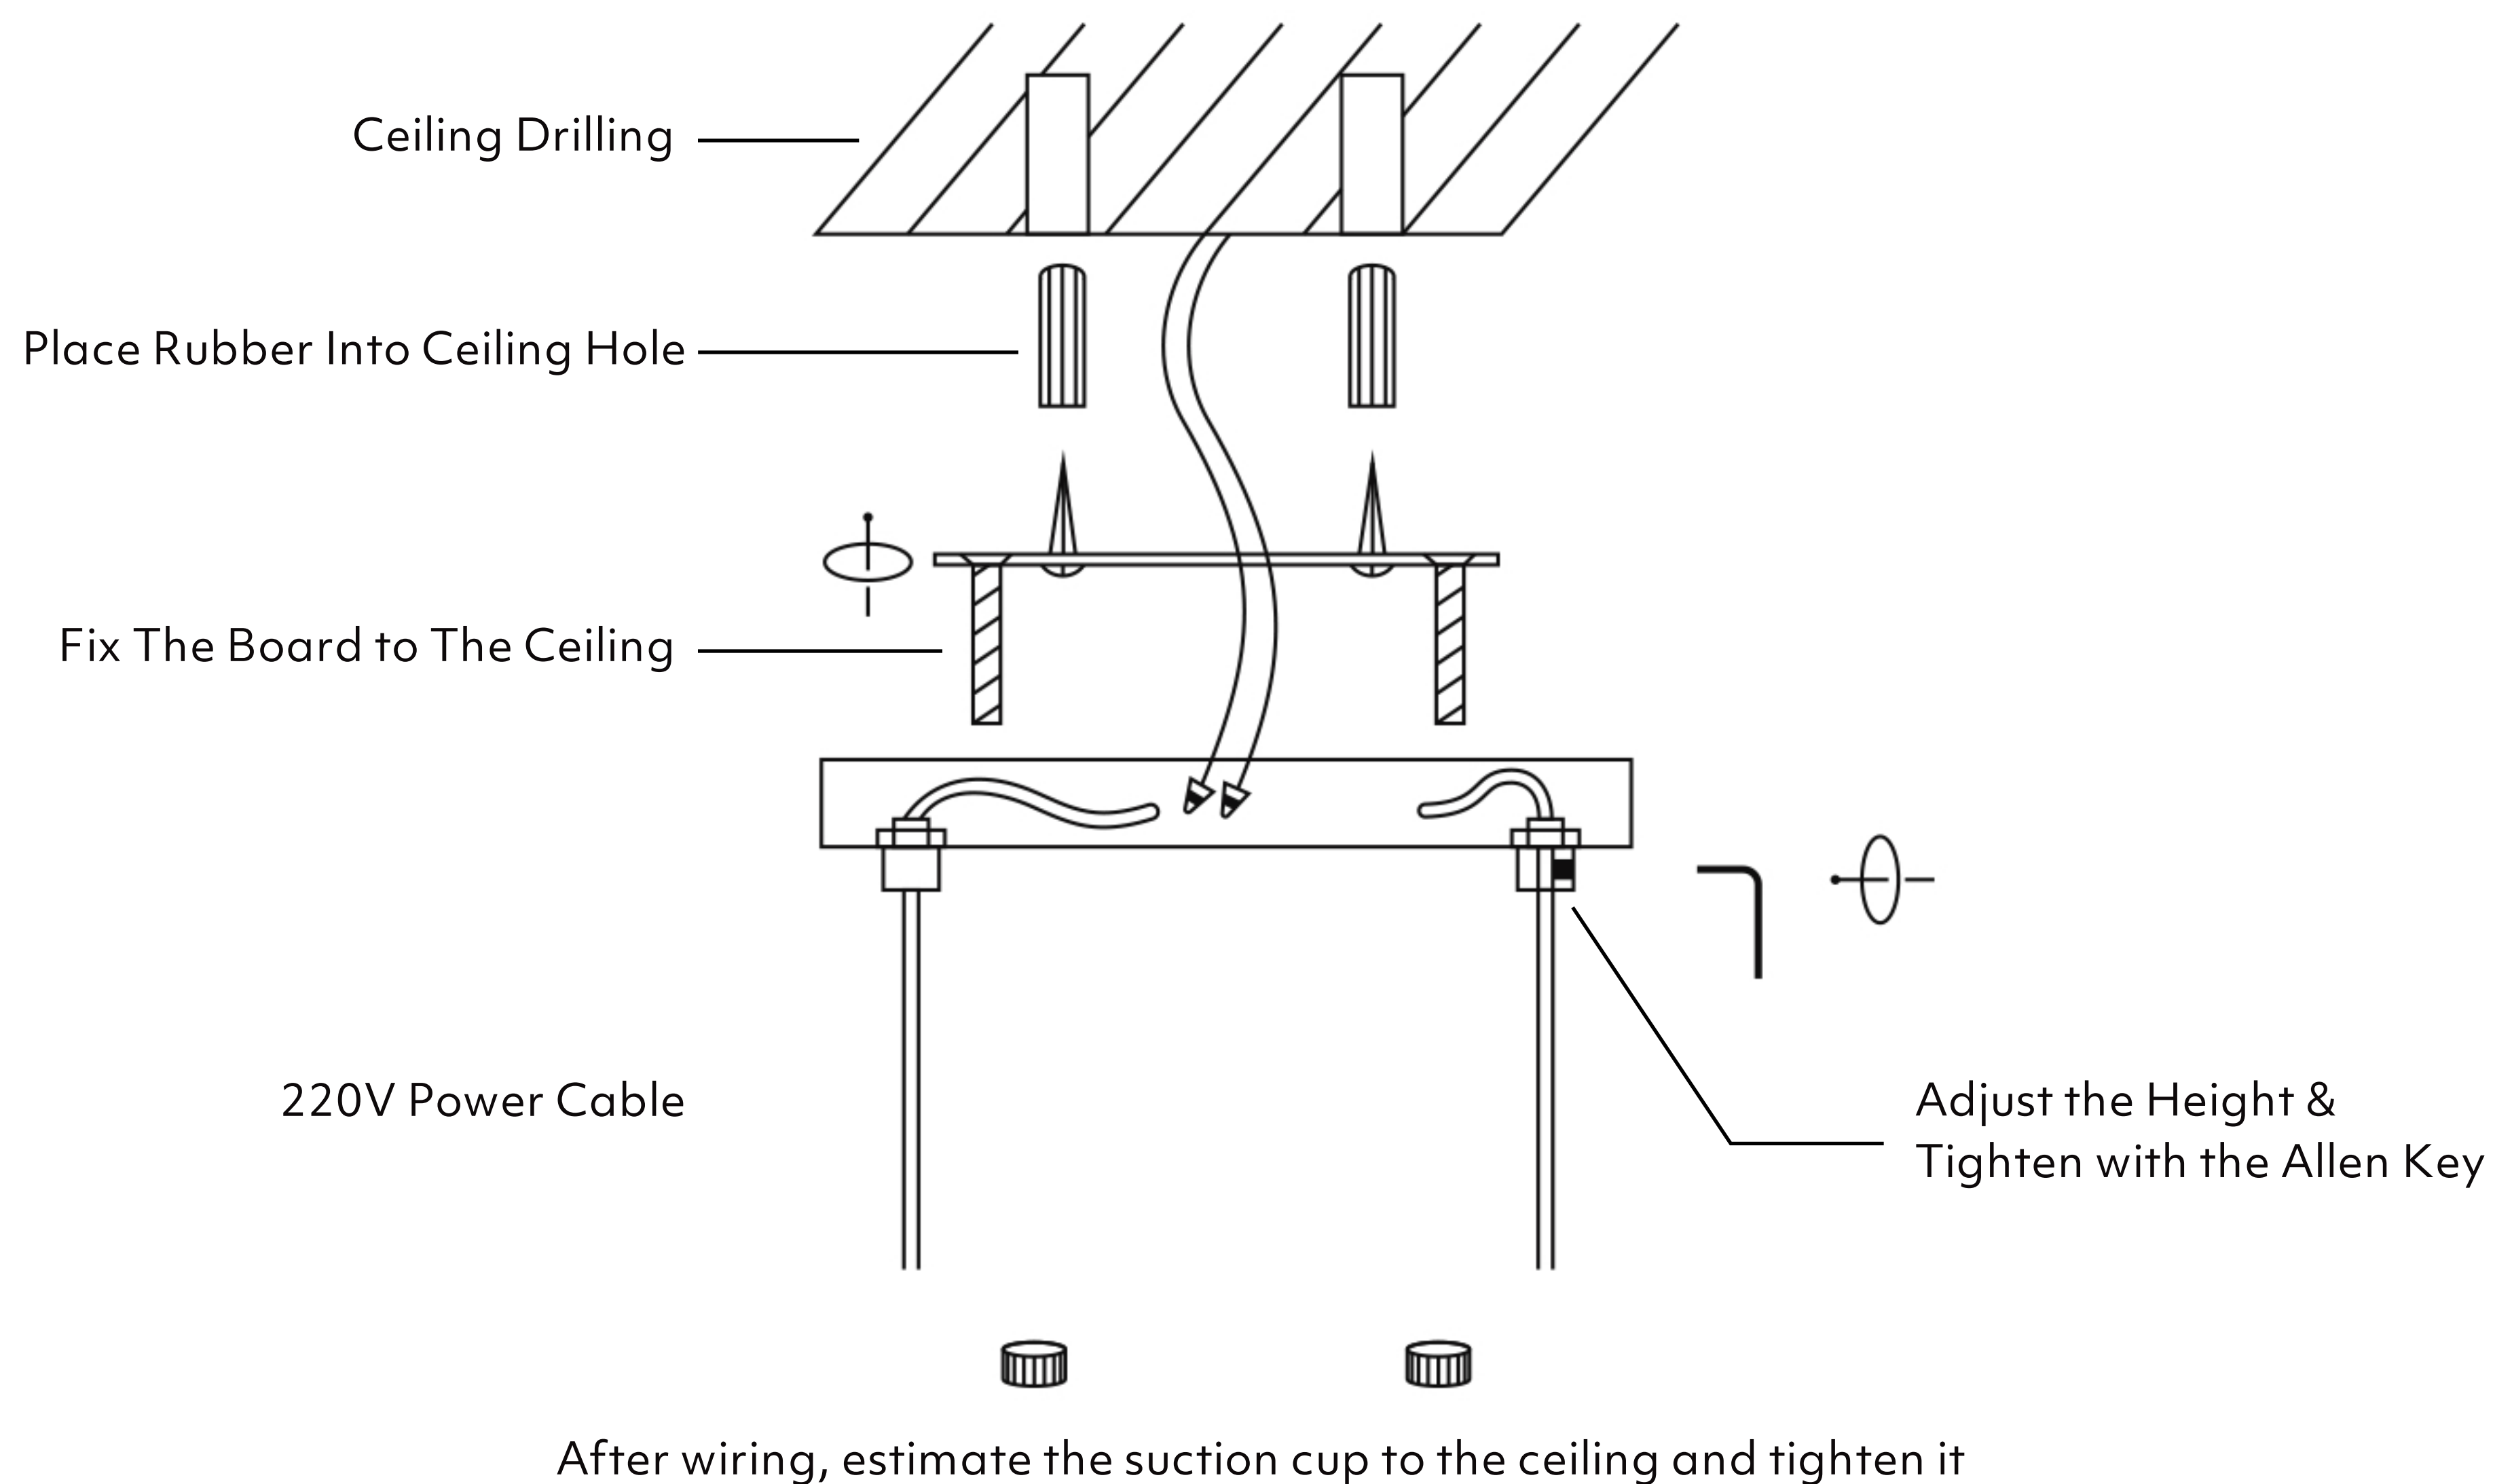

# LANDSCAPE LED WALNUT PENDANT LAMP

SCENE SWITCH CONTROL- 3CT SWITCHABLE