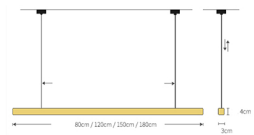

FEATURES

High Lument Output

Inbuild LED Driver

Avaliavie in Warm White & Cool White

Low Power Comsumption LED 5050 Diode

Adjustable Strings from 1.5m to 30cm

Designed for Kitchen Bench Top

Model	LEDWPL
Input	200-240V AC 50-65Hz
Output	18W-1.2m / 30W-1.8m
LED Type	5050 Diodes
Lifespan	40,000 Hours
CRI	>80
Dimension	1.2 / 1.8m x 3cm x 4cm
Warranty	2 Years
Strings	1.5m Adjustable
Dimmable	Non - Dimmable
Certificate	C-tick, SAA Approval