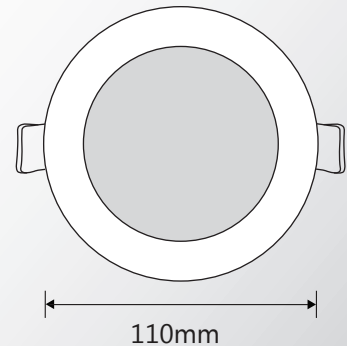

## TECHNICAL INFORMATION

- 3 year replacement warranty
- Advanced heat sink diffusion
- High quality aluminium fascia
- 100° Beam angle
- IP44 Rated
- Dimmable down to 10% when using a Martec dimmer (MTD300VA)
- Long life energy saving LED technology

Wattage	13w		
Lumen Output	900lm	930lm	970lm
Colour Temp	3000k	4000k	5000k
Beam Angle	100°		
Approx Lamp Life	50,000HRS		
CRI	>80		
Cut Out	90mm		
<b>Ordering Codes</b>			
Matt White Frame	TLBD3010WD	TLBD4010WD	TLBD5010WD