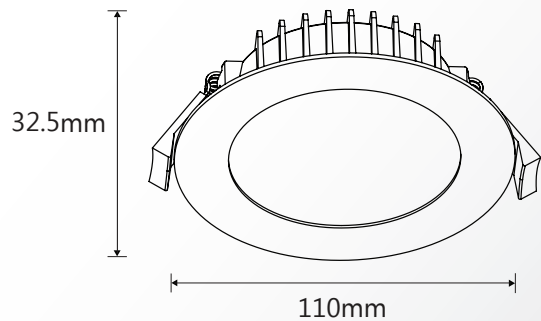

## TECHNICAL INFORMATION

- 3 year replacement warranty
- Advanced heat sink diffusion
- High quality aluminium fascia
- 100° Beam angle
- IP44 Rated
- Dimmable down to 10% when using a Martec dimmer (MTD300VA)
- Long life energy saving LED technology

Wattage	13w		
Lumen Output	900lm	930lm	970lm
Colour Temp	3000k	4000k	5000k
Beam Angle	100°		
Approx Lamp Life	50,000HRS		
CRI	>80		
Cut Out	90mm		
<b>Ordering Codes</b>			
Matt White Frame	TLBD3010WD	TLBD4010WD	TLBD5010WD