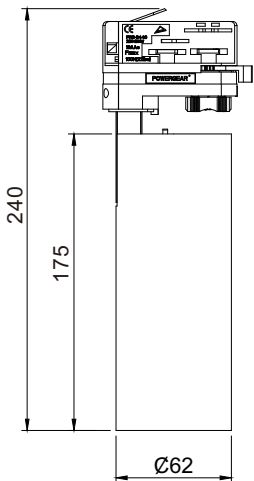

LED TRACK LIGHT-TH19/WH/TC TH19/BK/TC

Model	TH19/WH/TC TH19/BK/TC
Material	Die-casting Aluminum
Finished Color	White/Black
Lumen	1200lm
Power	15W
Beam Angle	23° / 38° / 45° / 60°
Ra	80/90
Tri-CCT	3000K&4000K&5000K
Input Voltage	AC220-240V 50/60Hz
IP Rate	IP20
Dimension	Ø62*H240mm
Packaging	90*90*265mm
Carton Size	465*375*290mm 20pcs/CTN