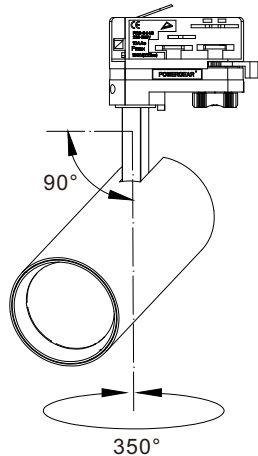

LED TRACK LIGHT-TH19/WH/TC TH19/BK/TC

Model	TH19/WH/TC TH19/BK/TC
Material	Die-casting Aluminum
Finished Color	White/Black
Lumen	1200lm
Power	15W
Beam Angle	23° / 38° / 45° / 60°
Ra	80/90
Tri-CCT	3000K&4000K&5000K
Input Voltage	AC220-240V 50/60Hz
IP Rate	IP20
Dimension	Ø62*H240mm
Packaging	90*90*265mm
Carton Size	465*375*290mm 20pcs/CTN